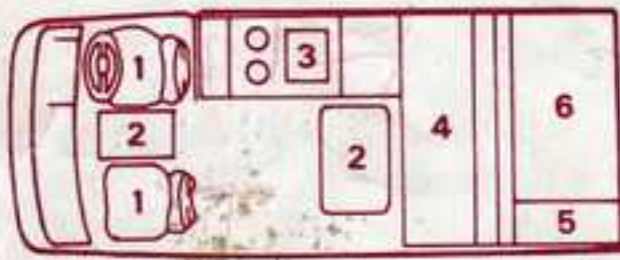

Day

Imported by:

Travel Cruiser Concessionaires Limited - Stafford Road, Fordhouses, Wolverhampton WS14 6NR
Telephone: W'ton (0902) 784478 Telex: 339923

Tax Free Nato & Diplomatic Sales Available.