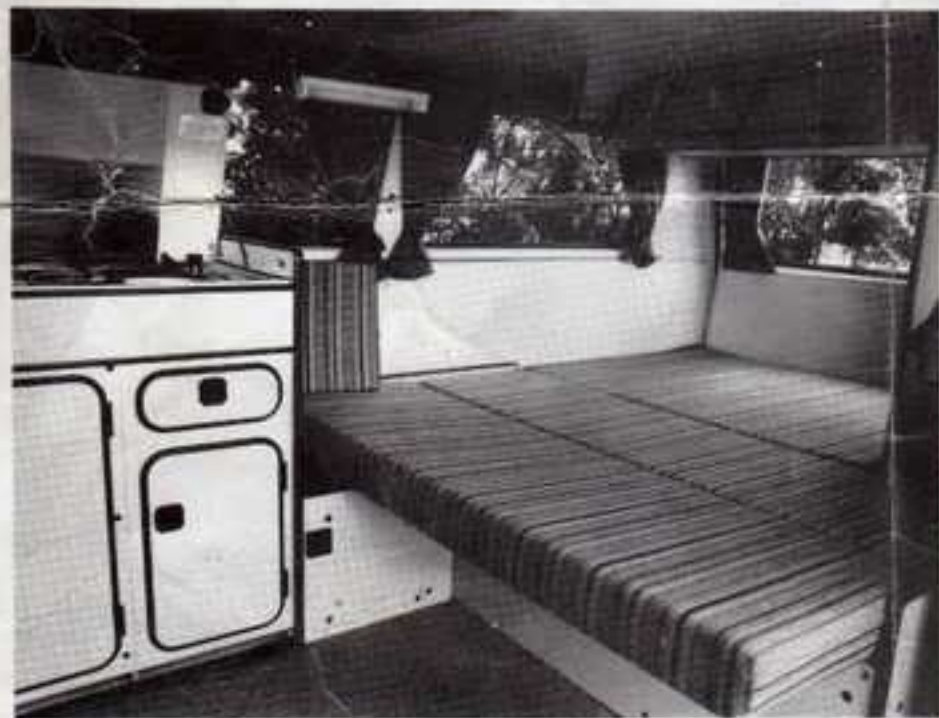

Motor Caravan

- 4 Berth (One lower double, one upper double in elevating roof).
- Swivel Cab Seats - Galley 2 Burners - Sink - Electric Water Pump - 3-way Fridge
- Wardrobe Storage - Body Insulation to ensure comfortable temperature - Mains Input - Waste Tank.

Options

- Captains Chairs - Central Heating.
- Double Glazing.

Basic Price

Basic CAR TAX VAT
8937 + 446.55 1407.57

1. Swivel Cab Seats.
2. Tables.
3. Galley 2 Burners - Sink - 3-way Fridge with underneath storage.
4. Rear Full Width Seat with underneath storage.
5. Wardrobe.
6. Roof Storage Locker.
7. Lower Double Bed.
8. Upper Double Bed.